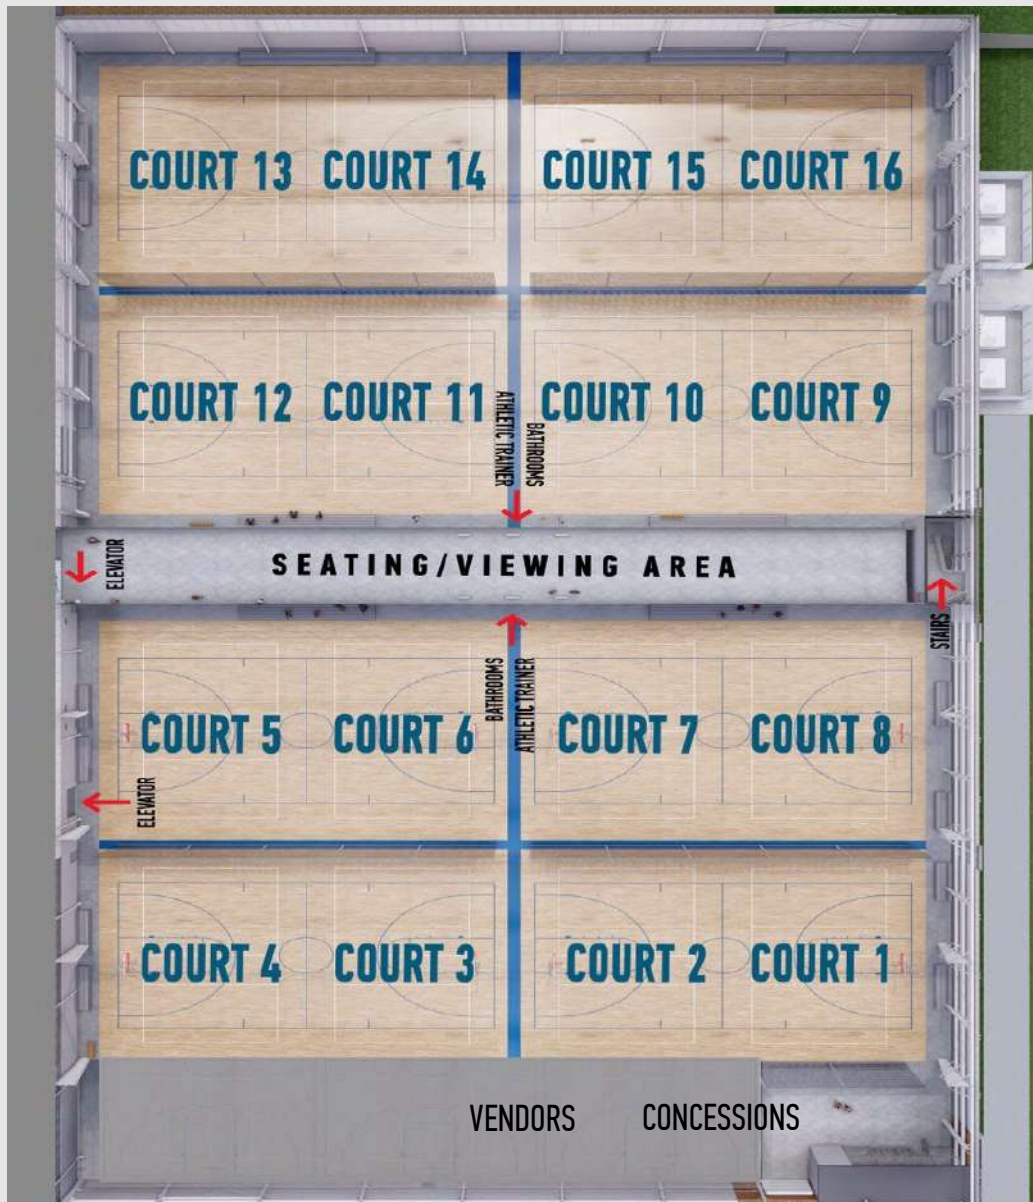

COURT LAYOUT