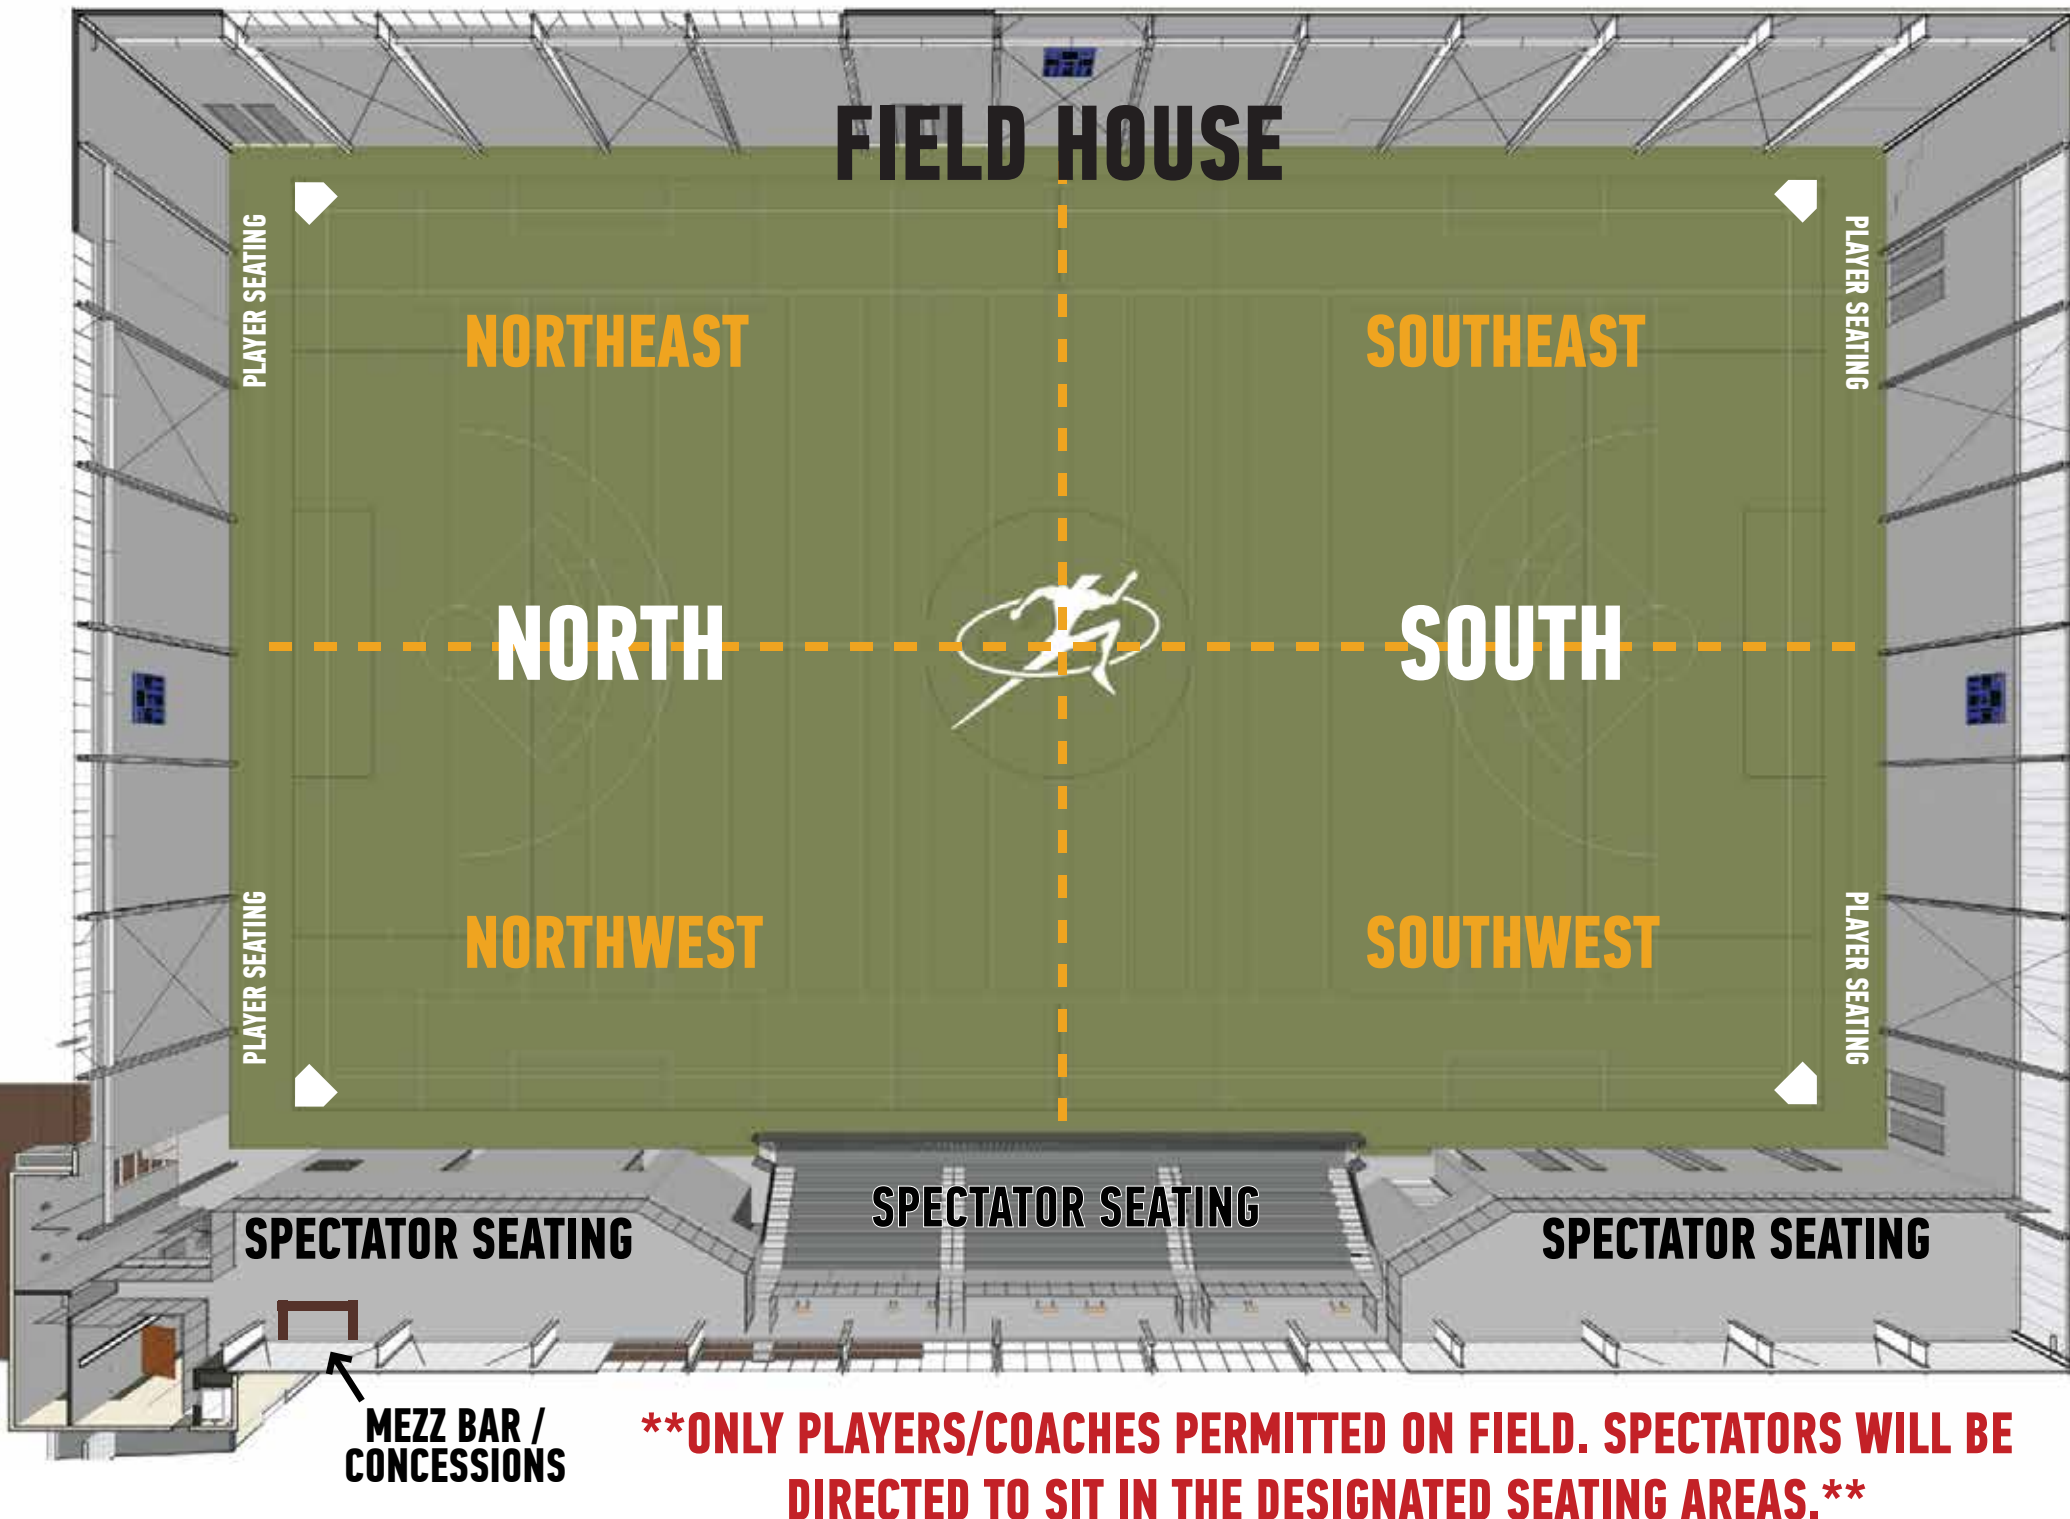

Dome

FIELD HOUSE

NORTHEAST

SOUTHEAST

NORTH

SOUTH

NORTHWEST

SOUTHWEST

PLAYER SEATING

PLAYER SEATING

PLAYER SEATING

PLAYER SEATING

SPECTATOR SEATING

SPECTATOR SEATING

SPECTATOR SEATING

MEZZ BAR /
CONCESSIONS

****ONLY PLAYERS/COACHES PERMITTED ON FIELD. SPECTATORS WILL BE DIRECTED TO SIT IN THE DESIGNATED SEATING AREAS.****

5

6

4

3

2

1

BATTING CAGES